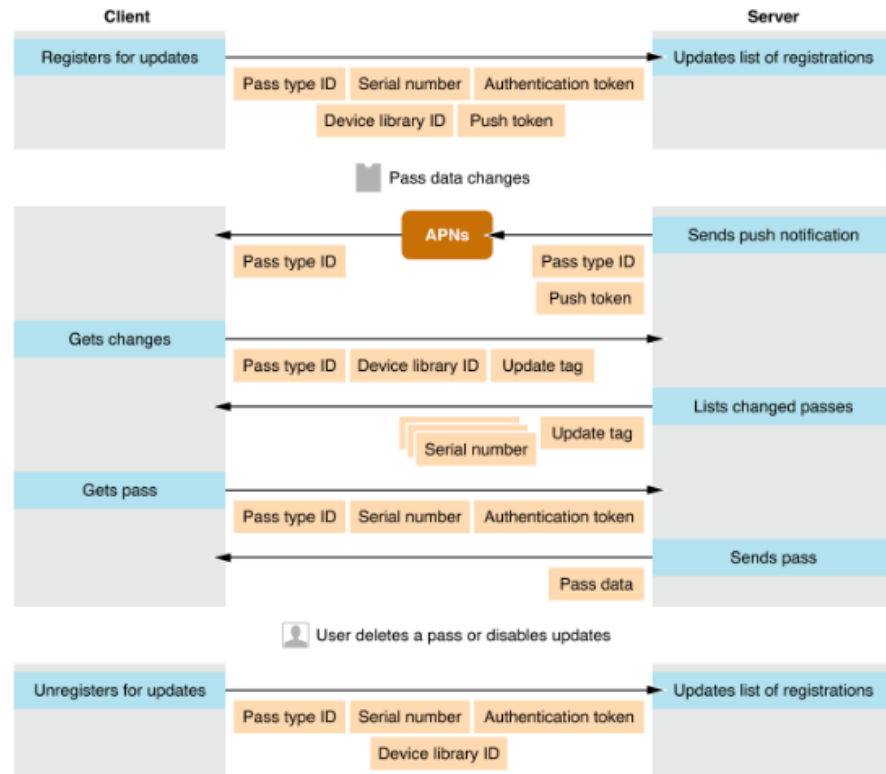

iOS: Wallet

Android: Pass2U Wallet

Getting Started

Getting Started

Creating Pass Packages

Creating Pass Packages

Building Your First Pass

Pass Design and Creation

Distributing Passes

Working with Passes

Updating a Pass

Interacting with Passes in Your App

Rewards Enrollment

Working with Passes

Revision History

Revision History

Figure 6-1 Interaction between the client and your server

The update process uses the following pieces of information:

Information	Source	Purpose
		Tells Wallet how to contact your web

Feedback