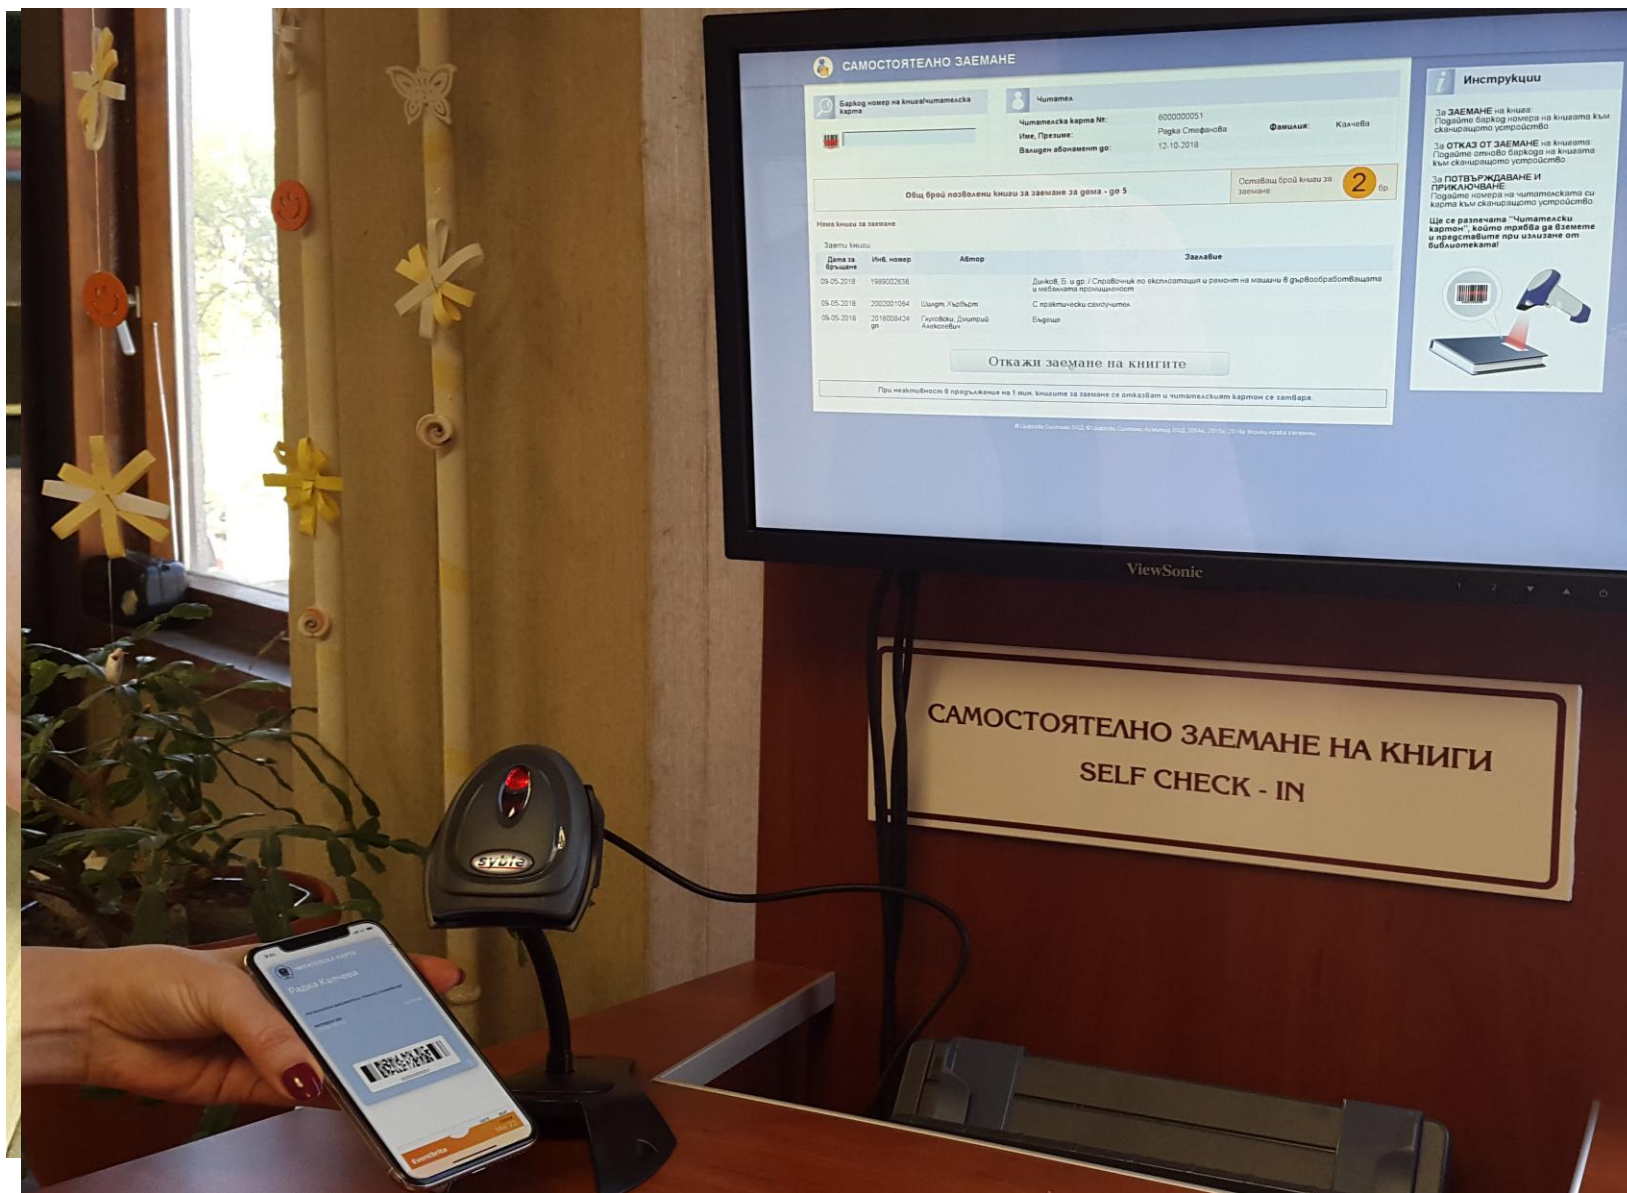

САМОСТОЯТЕЛНО ЗАЕМАНЕ

Баркод номер на книжната карта

Читател

Читателска карта №: 6000000051
Име, Презиме: Радка Стефанова

Фамилия: Кланева

Валиден абонамент до: 12.10.2018

Останали брой книги за заемане **2** бр.

Нова книга за заемане

Дата за връщане	ИДБ номер	Автор	Заглавие
09-05-2018	198902038	Димков, Б. и др. / Сградичков по експозиция и речник на книжци в дървообработващите и мебелните промишлености	
09-05-2018	200201064	Щангел, Уолфганг	С професионски самотични
09-05-2018	2018038424	Гулиевка, Дмитрий Александрович	Вълци

Откажи заемане на книгите

Инструкции

САМОСТОЯТЕЛНО ЗАЕМАНЕ НА КНИГИ
SELF CHECK - IN